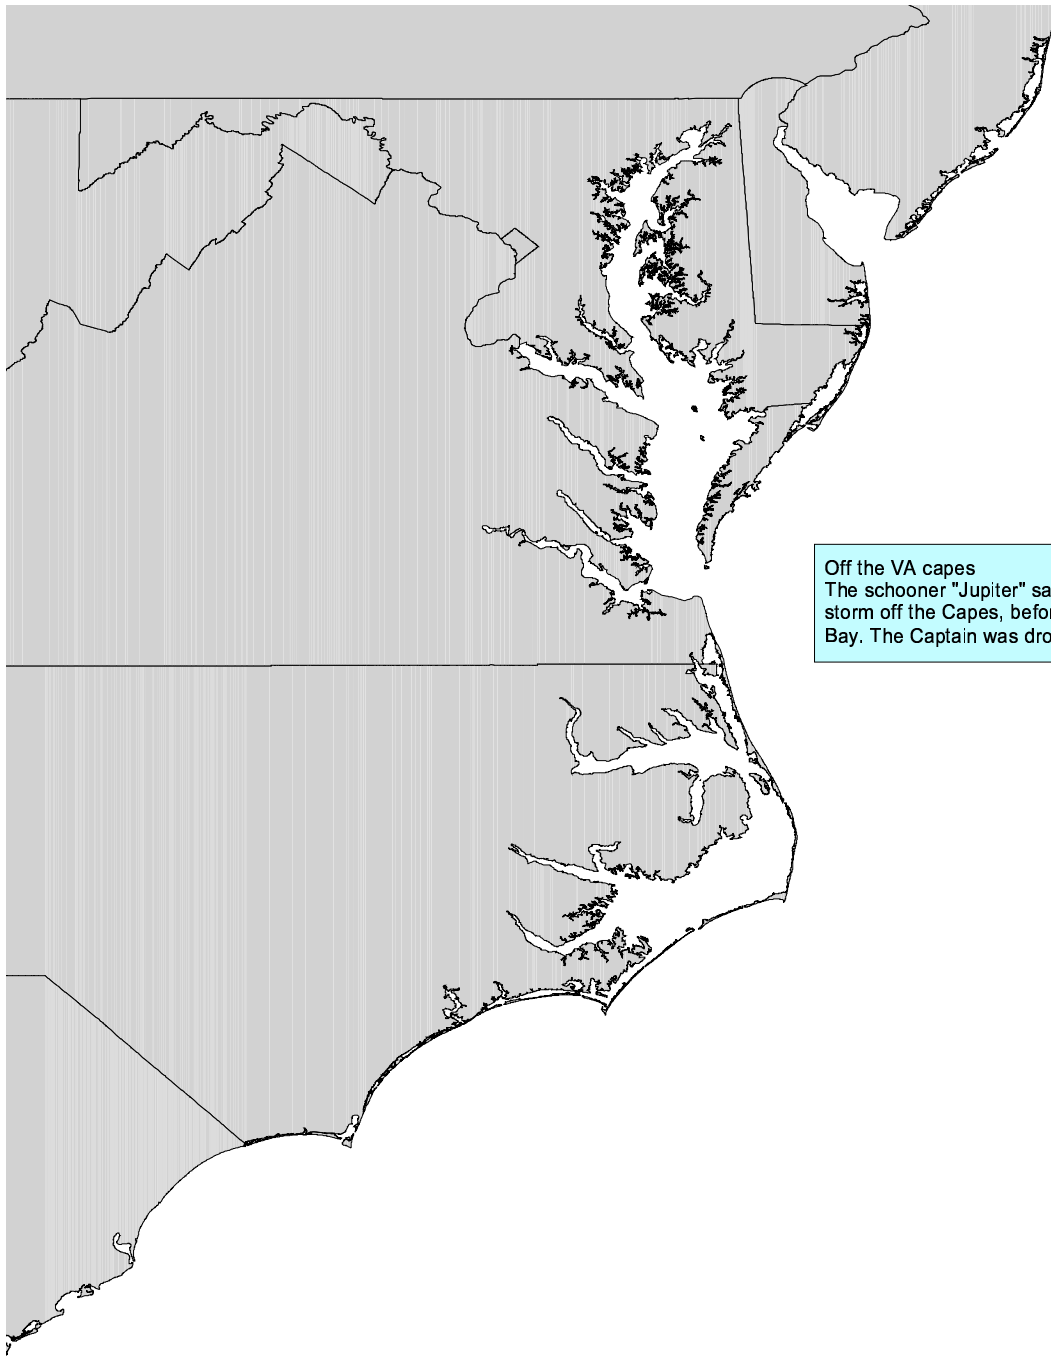

Storm 2 - Aug. 29

Off the VA capes
The schooner "Jupiter" sank in heavy seas in a storm off the Capes, before heading into Chesapeake Bay. The Captain was drowned. (Roth and Cobb)